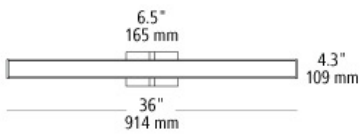

Ellis 36

SKU: b164fa3d9cfe

Product Categories: [Bath](#), [Lighting](#), [Other Lighting](#)

Product Page: <https://www.thingzcontemporary.com/p/ellis-36/>

Product Description

Sleek styling and a bounty of useful light define the contemporary Ellis 36 LED bath vanity light from LBL Lighting. Die cast metal endcaps house a high-quality acyclic shade which illuminates on 3 sides for excellent light distribution.

Lamping:

LED includes 36 watt 1995 lumen 90 CRI 3000K LED module. Dimmable with a low-voltage electronic dimmer. Mounts vertically or horizontally. ADA compliant.

Options:

Bronze

Polished Chrome

Satin Nickel

Product Attributes

- Finish: Bronze, Chrome, Satin Nickel
- Bulb: LED
- Brand:

Product Gallery

wall projection 4.2" / 107 mm