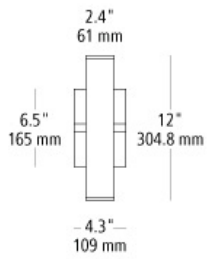

## Product Gallery

wall projection 4.2" / 106.7 mm